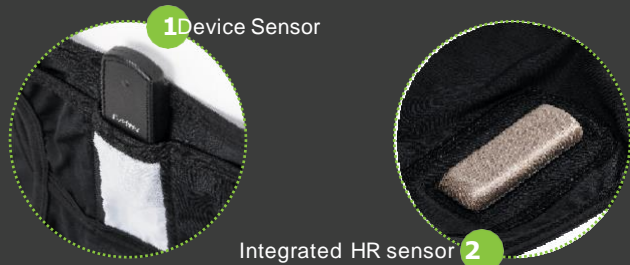

Our solution for your team

The Wiz shirt with integrated HR

Unobtrusive, comfortable and ergonomic, the Wiz shirt with integrated HR ensures maximum comfort and an optimal body coverage.

Specific versions exist for women and men, available in different sizes.