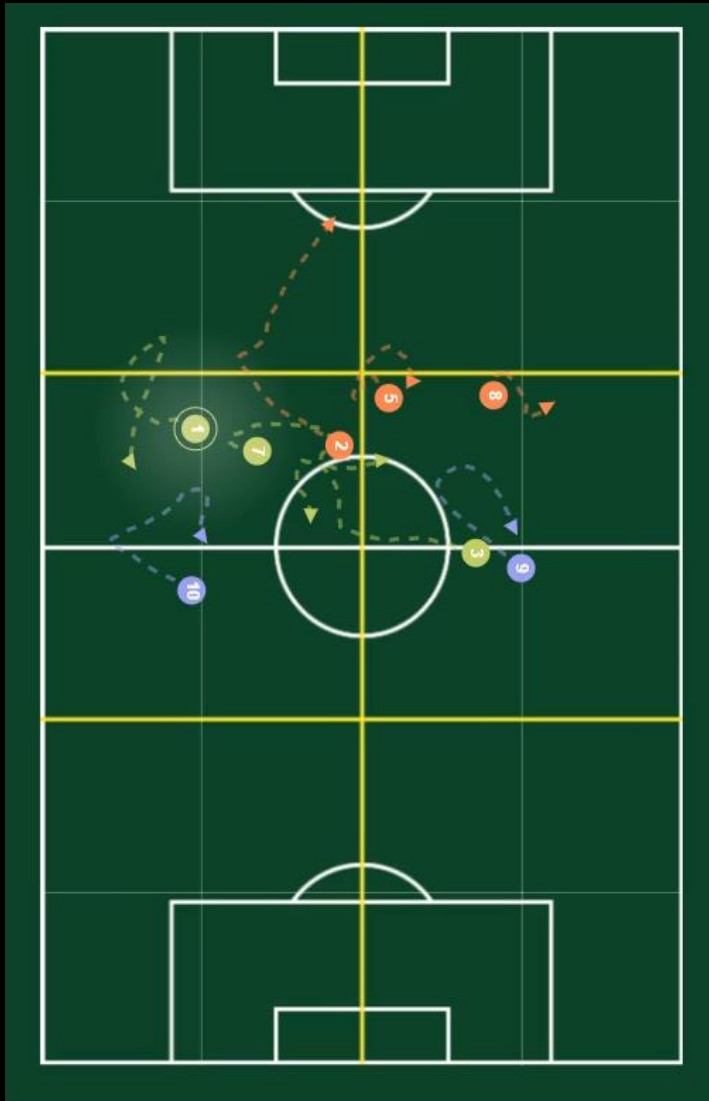

Calculated metrics

Heart-rate

- HR min, max, average
- HR zones based on individual HR max
- HR variability*
- Individual working target

Position

- Total distance run
- Distance run by speed threshold (ex: > 5.5 m/s, > 7 m/s)
- Speed statistics (max and average)
- Sprint statistics (number, max speed, distance, time)
- Heat-map, position on the pitch
- Replay function

Motion

- Acceleration (threshold in m/s^2)
- Deceleration (threshold in m/s^2)
- Steps, cadence*
- Shocks*
- Jumps*
- Change of direction*
- Energy expenditure*

* Under development