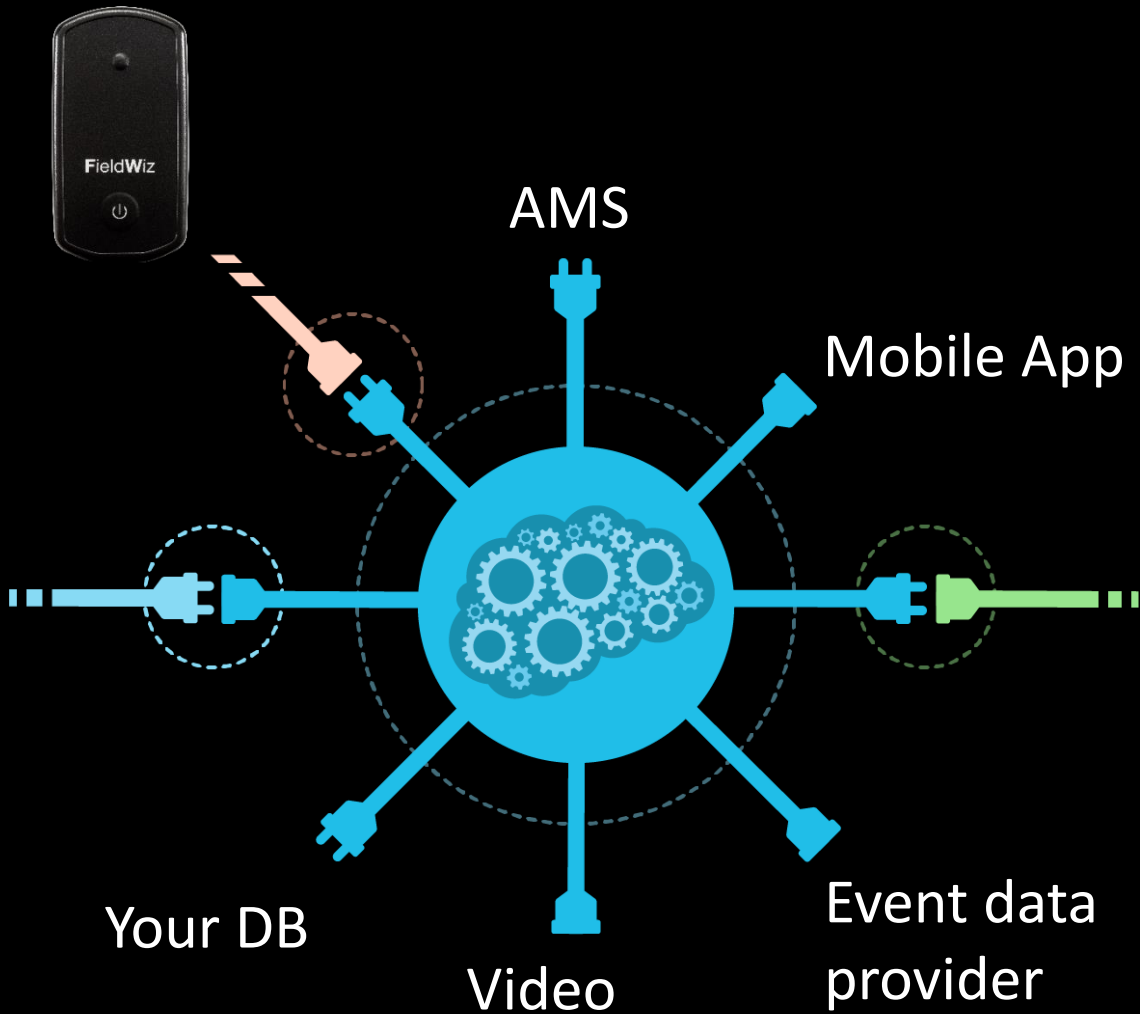

# FieldWiz platform – Data Privacy

## High Security standards

- Hosted on a **dedicated server** by a trusted local partner
- All data are **stored in Switzerland**
- Meets all the latest **security standards**
- **GDPR compliant**

## Options

- Customer **dedicated server**
- **Hosting managed by customer**
- Customized infrastructure

# FieldWiz platform – Interoperability

Automate the collected data flow with third party applications through a state-of-the-art secure & standardized API

Integrate the data with:

- Your own database
- Athlete management systems
- RPE Systems
- Event data provider
- Video Analysis tools
- Team mobile app
- Etc.