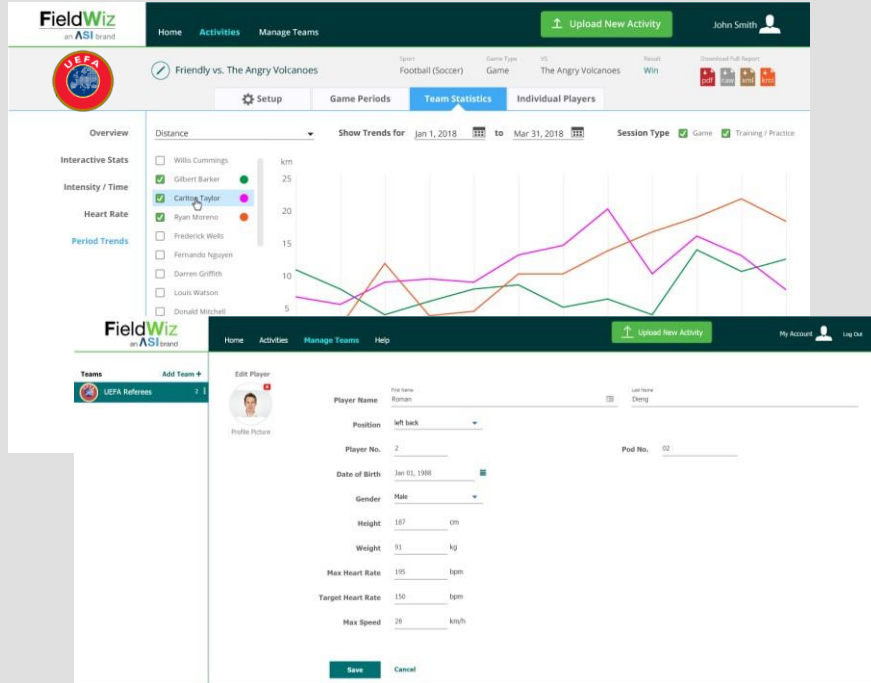

The screenshot displays the FieldWiz software interface. The top navigation bar includes 'Home', 'Teams', 'Uploads', 'Statistics', and 'Help'. A green button labeled 'Upload New Data' is visible. The user profile 'Julien M' and a 'Log Out' link are in the top right corner. On the left, a sidebar shows a list of teams: 'Pro Team A' (26 players), 'M21' (1 player), and 'U18' (0 players). The main content area is titled 'Add Player +' and contains a table of player statistics.

Our solution

FieldWiz is a team solution!

Your Team Set

Basic software included for free.

Available metrics

Heart-rate

- HR, beats per minute
- HR max
- HR average
- HR zones based on individual HR max
- HR variability*
- Individual working target

Position

- Total distance
- Distance by speed zones
- Max speed
- Average speed
- High intensity distance
- Sprint statistics
- Heat-map, position on the pitch
- %of distance in pitch zones

Motion

- Acceleration (threshold in m/s^2)
- Deceleration (threshold in m/s^2)
- Steps, cadence*
- Shocks*
- Jumps*

* Premium functions

FieldWiz platform - infrastructure

The advanced web platform allows users to easily load, store, visualize and analyse their performance data.

- No installation needed
- User accounts can be easily set
- Thresholds and parameters at team or player level can be customized
- User-friendly interface allows to visualize the data in interactive dashboards
- Personalized user experience and reporting (e.g. organization logo)
- Data and reports can be shared in different formats
- Raw data can be exported in one click