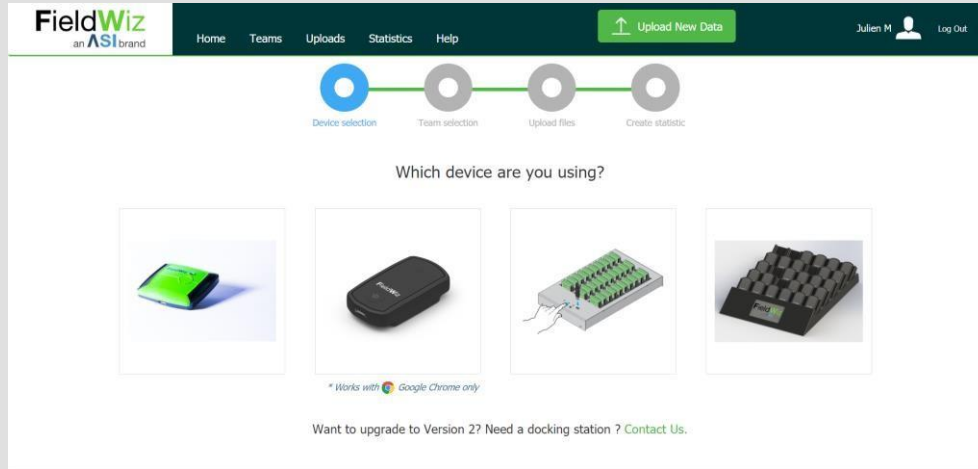

Platform & Sensor V2, what's new?